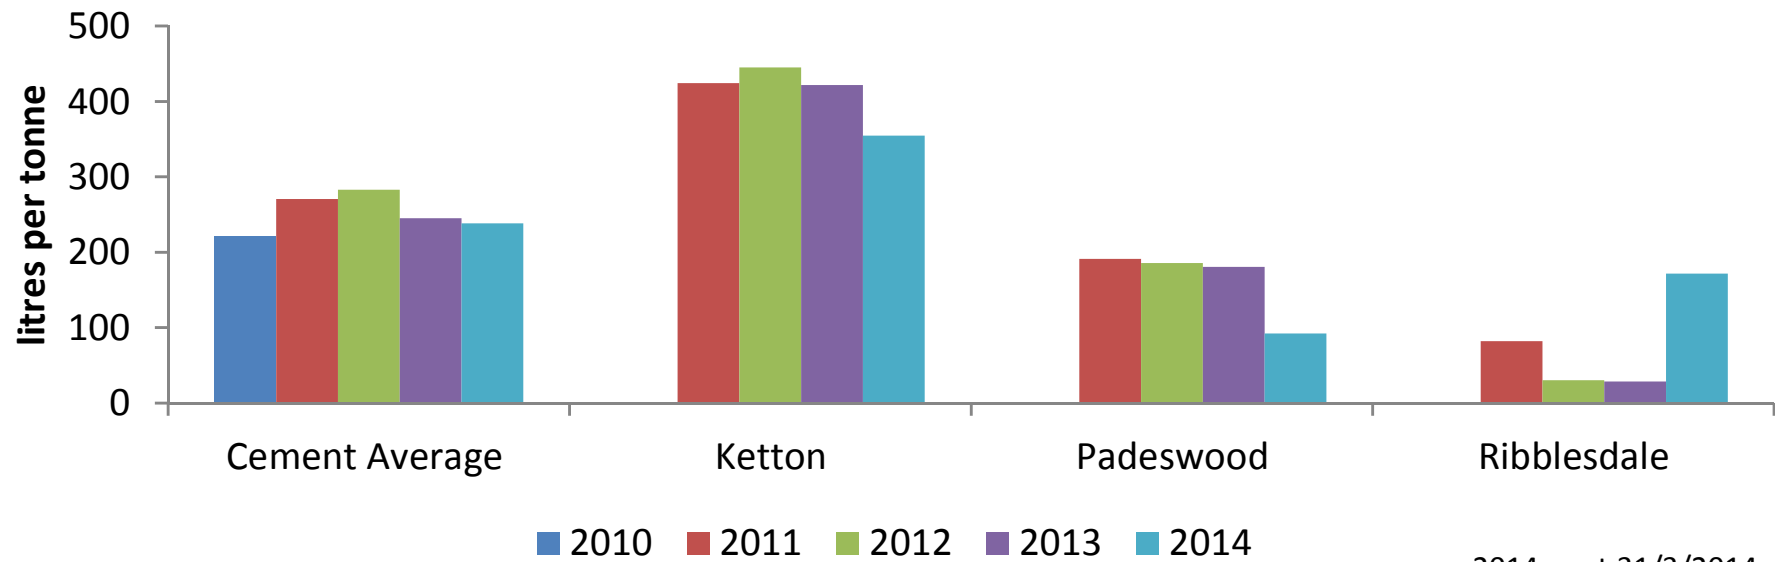

Hanson Cement Total Water Consumption

2014 as at 31/3/2014